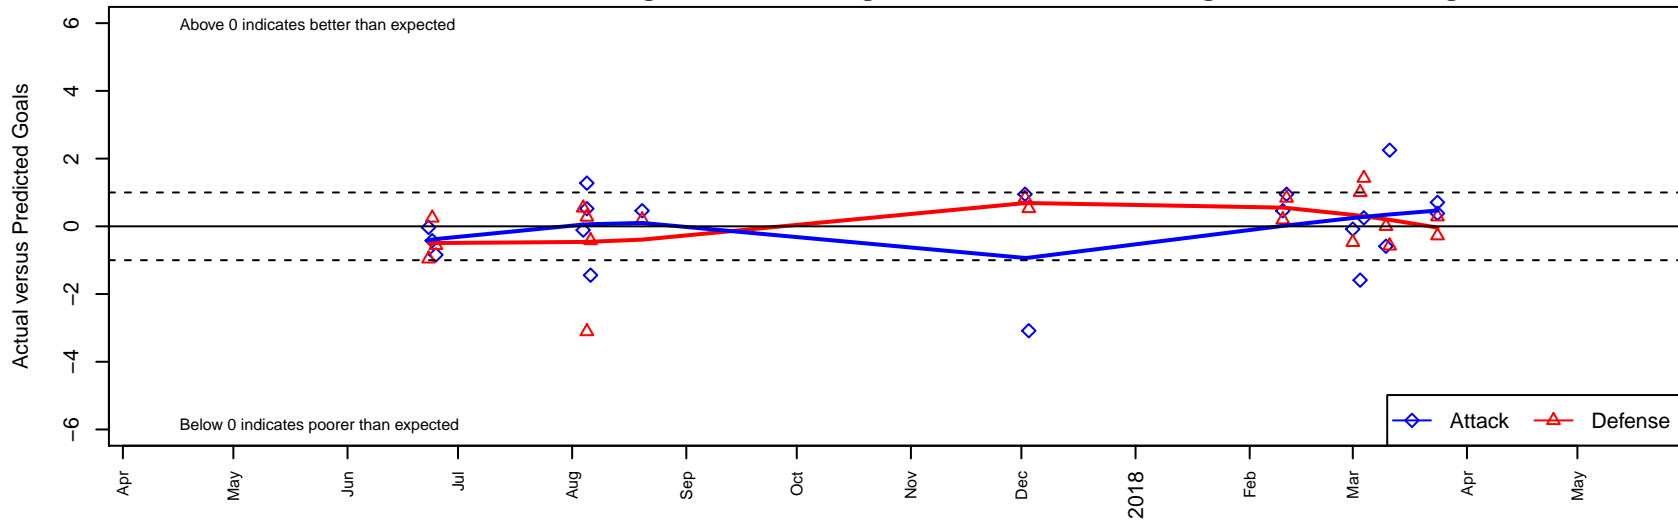

MRFC Blue G01

Mount Rainier FC
Bonney Lake, WA
G01 total strength=1488
attack=10.14 defense=11.58
fall league = PSPL Classic U17

alt names used:

Venues played:
2017 Rainier Challenge Copa U17
2017 Mt Hood Challenge U19 Silver
2017 PSPL Classic U17
2017 WA Cup Silver Division

MRFC Blue G01
Dots are actual minus expected GF (blue circles) and GA (red triangles).
Blue line is smoothed change in attack strength. Red is smoothed change in defense strength.

**attack and defense variance (black dot)
relative to other teams
and top 10 in region**