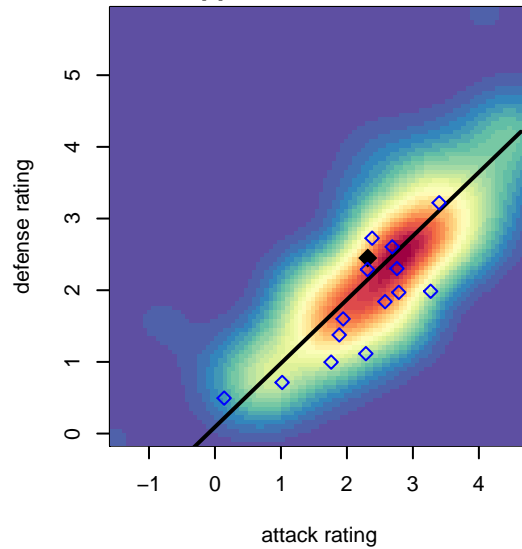

**attack and defense rating
relative to others at age
and all opponents in last 13 months**