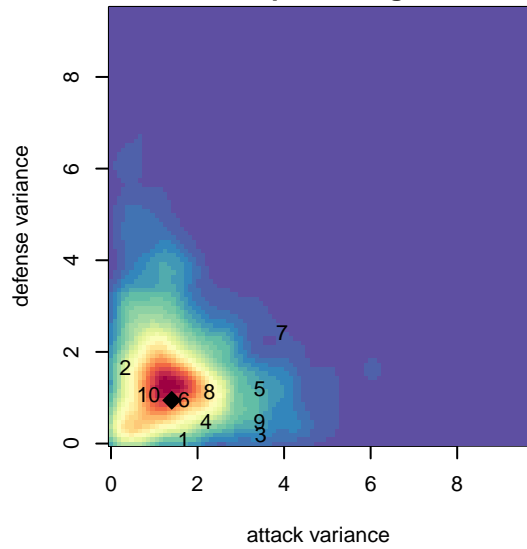

MRFC Blue G01

Mount Rainier FC
Bonney Lake, WA
G01 total strength=1488
attack=10.14 defense=11.58
fall league = PSPL Classic U17

alt names used:

Venues played:
2017 Rainier Challenge Copa U17
2017 Mt Hood Challenge U19 Silver
2017 PSPL Classic U17
2017 WA Cup Silver Division

MRFC Blue G01
Dots are actual minus expected GF (blue circles) and GA (red triangles).
Blue line is smoothed change in attack strength. Red is smoothed change in defense strength.

**attack and defense variance (black dot)
relative to other teams
and top 10 in region**