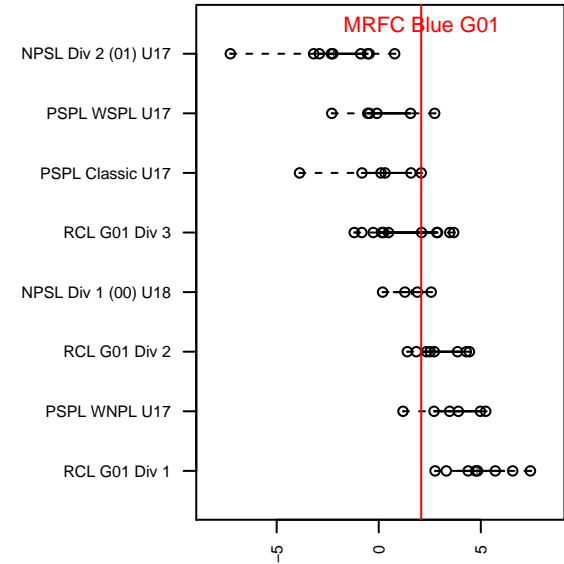

**attack and defense rating
relative to others at age
and all opponents in last 13 months**